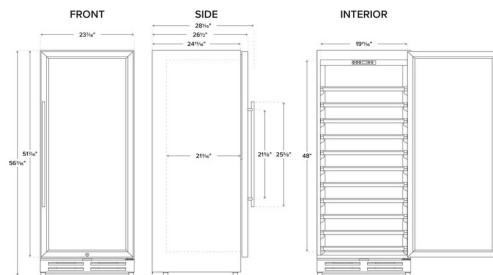

Technical Data

Phase	1 Phase
Voltage	115 Volts
Access Type	Doors
Capacity	11.3 cu. ft. 128 Bottles
Color	Black
Door Style	Swing
Door Type	Glass
Exterior Finish	Black
Features	Field-Reversible Doors LED Lighting
Installation Type	Freestanding
Number of Doors	1 Doors
Number of Shelves	11 Shelves
Plug Type	NEMA 5-15P
Refrigerant Type	R-600a
Sections	1 Section
Temperature Range	41 - 72 Degrees F
Temperature Zones	Single
Type	Wine Refrigerator

Plan View

Notes & Details

Safely store and cool your favorite wines in this AvaValley WRC-128-SZ single section single temperature full glass door wine refrigerator. Its wide-ranging temperature capability makes this wine refrigerator a versatile addition. With a temperature range from 41-72 degrees Fahrenheit, it's simple to store either white or red wine in the refrigerator for added convenience.

Multi-function digital temperature controls help manage the thermostatic cabinet. Best of all, it also includes a blue LED display light that adds aesthetic appeal and helps you identify the contents without emitting heat like a traditional bulb. This ensures that the refrigerator stays at its intended temperature. Plus, the 11 wooden shelves can easily hold up to 128 bottles of various wines! Its full length glass door, which features a stainless steel frame, allows contents to be viewable and provides a more aesthetic presentation. The door has a lock to ensure contents remain secure during after-hours. Plus, the door frame and handle are made from stainless steel to guarantee durability in commercial environments while remaining easy to clean. This unit requires a 115V, 1 phase electrical connection.

⚠ WARNING: This product can expose you to chemicals including lead, which are known to the State of California to cause cancer and birth defects or other reproductive harm. For more information, go to www.p65warnings.ca.gov.